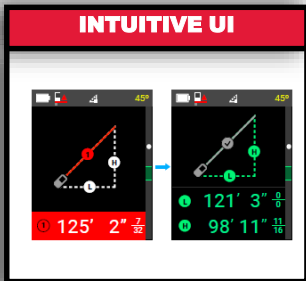

- Ergonomic to use in all directions

2-POSITION LEVEL W/ AUTO DETECT

- Easy measurements from corners

METAL THREAD TRIPOD MOUNT

- Durable thread for repeated use

+/- 1/16" ACCURACY

330' Laser Distance Meter

Launch Ship Date: **March 2017**

2" COLOR SCREEN

- Maximum visibility in low light conditions

INTUITIVE USER INTERFACE

- Designed from the ground up with the user in mind for maximum utilization of features

SIDE SHOT BUTTON

- Ergonomic to use in all directions

DIGITAL AUTO LEVEL

- Ensures accuracy at long distances

3-POSITION LEVEL W/ AUTO DETECT

- Easy measurements from corners and edges

METAL THREAD TRIPOD MOUNT