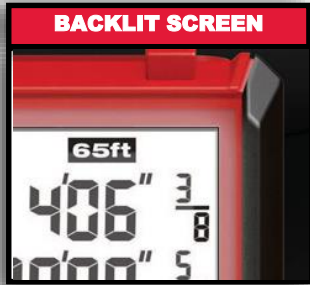

65' Laser Distance Meter

Launch Ship Date: **March 2017**

BACKLIT SCREEN

- Maximum visibility in low light conditions

IMPACT RESISTANT OVER MOLD

- Durability to withstand tough jobsite conditions

SIDE SHOT BUTTON

- Ergonomic to use in all directions

BELT CLIP

- Clips on to safety vest and tool belts

+/- 1/8" ACCURACY

150' Laser Distance Meter

Launch Ship Date: **March 2017**

2" COLOR SCREEN

- Maximum visibility in low light conditions

- Ergonomic to use in all directions

2-POSITION LEVEL W/ AUTO DETECT

- Easy measurements from corners

METAL THREAD TRIPOD MOUNT

- Durable thread for repeated use

+/- 1/16" ACCURACY

330' Laser Distance Meter

SIDE SHOT BUTTON

- Ergonomic to use in all directions

DIGITAL AUTO LEVEL

- Ensures accuracy at long distances

3-POSITION LEVEL W/ AUTO DETECT

- Easy measurements from corners and edges

METAL THREAD TRIPOD MOUNT