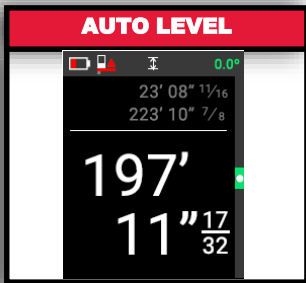

- Ergonomic to use in all directions

BELT CLIP

- Clips on to safety vest and tool belts

+/- 1/8" ACCURACY

150' Laser Distance Meter

Launch Ship Date: **March 2017**

2" COLOR SCREEN

- Maximum visibility in low light conditions

- Ergonomic to use in all directions

2-POSITION LEVEL W/ AUTO DETECT

- Easy measurements from corners

METAL THREAD TRIPOD MOUNT

- Durable thread for repeated use

+/- 1/16" ACCURACY

330' Laser Distance Meter

Launch Ship Date: **March 2017**

2" COLOR SCREEN

- Maximum visibility in low light conditions

INTUITIVE USER INTERFACE

- Designed from the ground up with the user in mind for maximum utilization of features

SIDE SHOT BUTTON

- Ergonomic to use in all directions

DIGITAL AUTO LEVEL

- Ensures accuracy at long distances

3-POSITION LEVEL W/ AUTO DETECT

- Easy measurements from corners and edges

METAL THREAD TRIPOD MOUNT