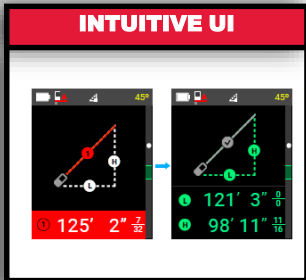

- Ergonomic to use in all directions

BELT CLIP

- Clips on to safety vest and tool belts

+/- 1/8" ACCURACY

150' Laser Distance Meter

Launch Ship Date: **March 2017**

2" COLOR SCREEN

- Maximum visibility in low light conditions

- Ergonomic to use in all directions

2-POSITION LEVEL W/ AUTO DETECT

- Easy measurements from corners

METAL THREAD TRIPOD MOUNT

- Durable thread for repeated use

+/- 1/16" ACCURACY

330' Laser Distance Meter

SIDE SHOT BUTTON

- Ergonomic to use in all directions

DIGITAL AUTO LEVEL

- Ensures accuracy at long distances

3-POSITION LEVEL W/ AUTO DETECT

- Easy measurements from corners and edges

METAL THREAD TRIPOD MOUNT