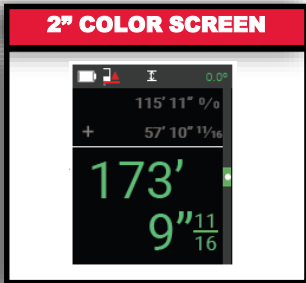

- Ergonomic to use in all directions

BELT CLIP

- Clips on to safety vest and tool belts

+/- 1/8" ACCURACY

150' Laser Distance Meter

Launch Ship Date: **March 2017**

2" COLOR SCREEN

- Maximum visibility in low light conditions

- Ergonomic to use in all directions

2-POSITION LEVEL W/ AUTO DETECT

- Easy measurements from corners

METAL THREAD TRIPOD MOUNT

- Durable thread for repeated use

+/- 1/16" ACCURACY

330' Laser Distance Meter

Launch Ship Date: **March 2017**

2" COLOR SCREEN

- Maximum visibility in low light conditions

INTUITIVE USER INTERFACE

- Designed from the ground up with the user in mind for maximum utilization of features

SIDE SHOT BUTTON

- Ergonomic to use in all directions

DIGITAL AUTO LEVEL

- Ensures accuracy at long distances

3-POSITION LEVEL W/ AUTO DETECT

- Easy measurements from corners and edges

METAL THREAD TRIPOD MOUNT